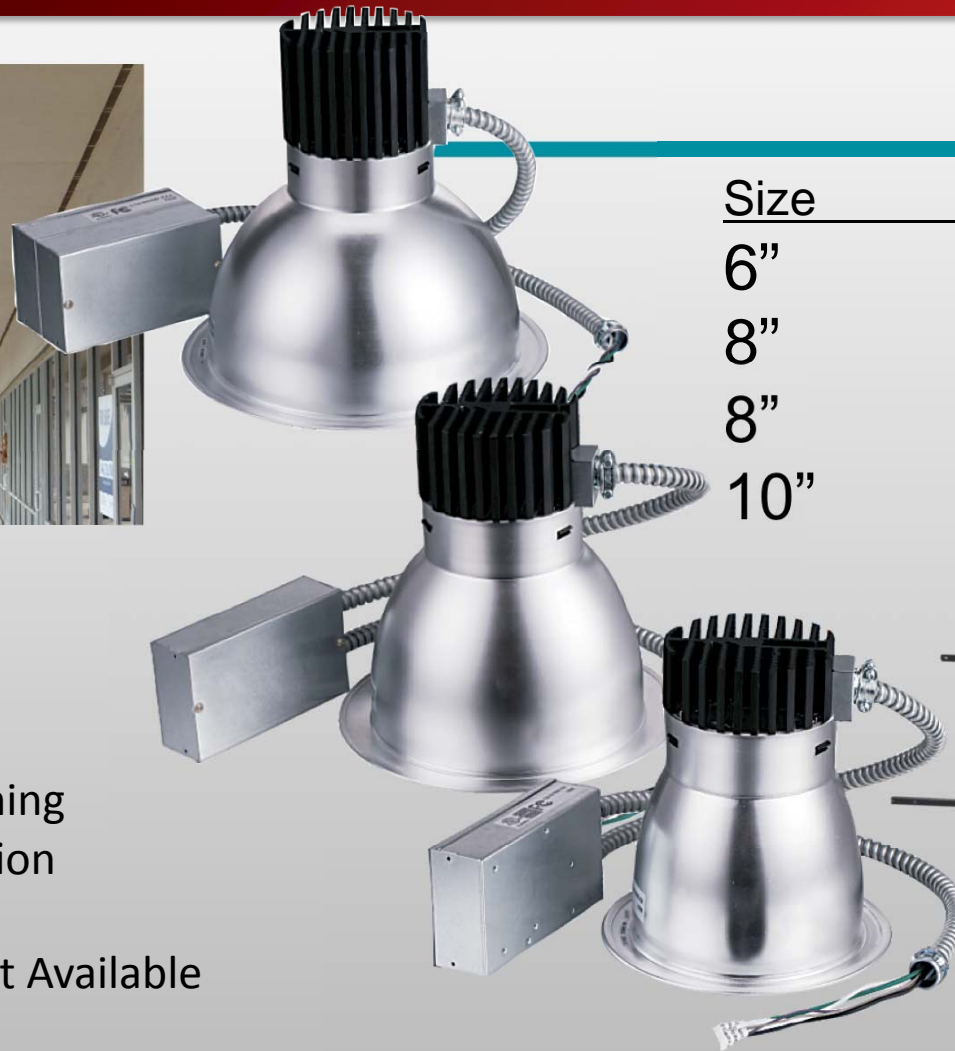

LED Recessed Downlight Updates

LED Downlights

Size	Wattage	Lumens
6"	18W	1440
8"	40W	2870
8"	54W	4100
10"	54W	3790