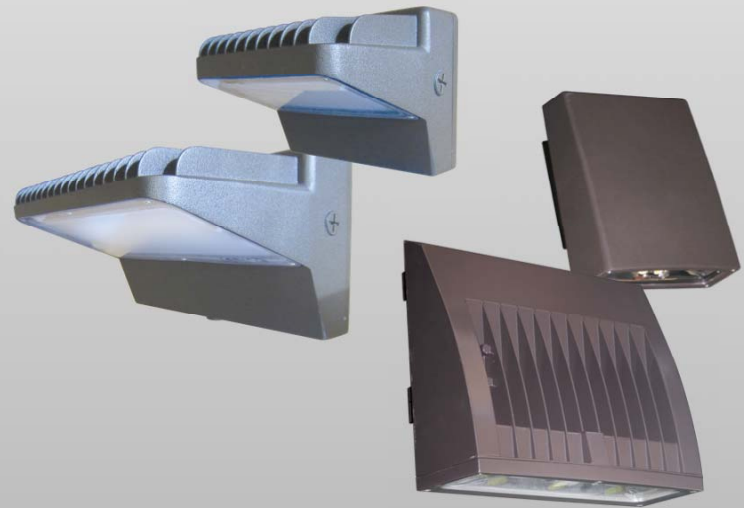

Incentive Programs

- Point-of-Purchase display program
- Increased Rebate based on number of POP displays
- Freight Policy based on Total Sales
- Wallpack spiff