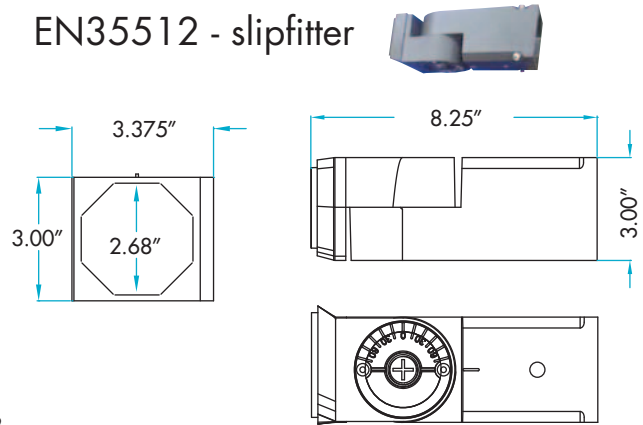

## NOT TO SCALE

EN14178 - round pole

EN35512 - slipfitter

E26814 - square pole

EN47832 - wall mount

EN38419  
Mast arm (horizontal tenon)

**(877) 281-1233**  
 Fax: (877) 294-2829  
 2451 Enterprise Parkway East  
 Twinsburg, Ohio 44087 USA  
 E-mail: [venture@adlt.com](mailto:venture@adlt.com)  
**VentureLighting.com**