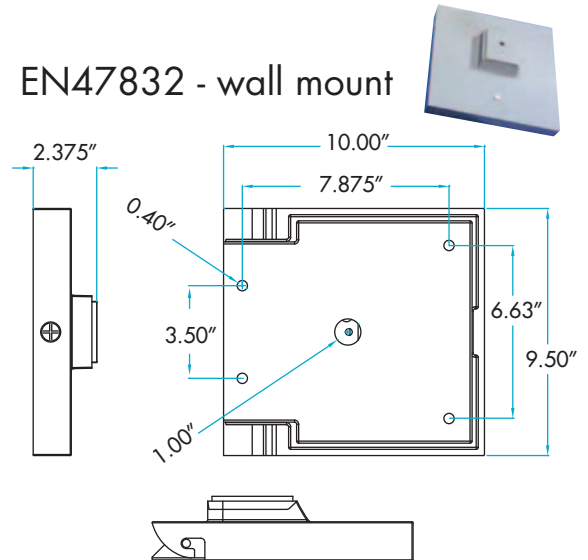

## NOT TO SCALE

EN14178 - round pole

EN35512 - slipfitter

E26814 - square pole

EN47832 - wall mount

EN38419  
Mast arm (horizontal tenon)

**(877) 281-1233**  
 Fax: (877) 294-2829  
 2451 Enterprise Parkway East  
 Twinsburg, Ohio 44087 USA  
 E-mail: [venture@adlt.com](mailto:venture@adlt.com)  
**VentureLighting.com**