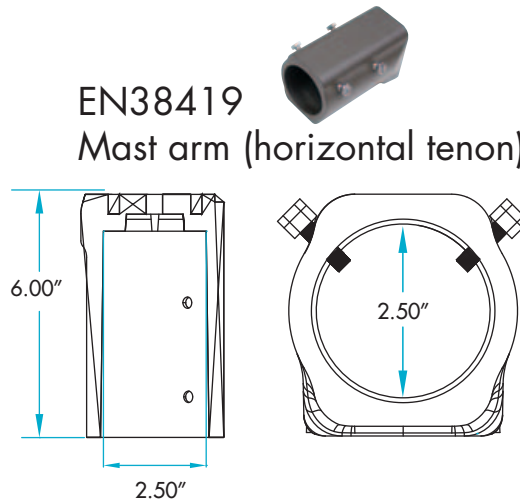

## NOT TO SCALE

EN14178 - round pole

EN35512 - slipfitter

E26814 - square pole

EN47832 - wall mount

EN38419  
Mast arm (horizontal tenon)

**(877) 281-1233**  
 Fax: (877) 294-2829  
 2451 Enterprise Parkway East  
 Twinsburg, Ohio 44087 USA  
 E-mail: [venture@adlt.com](mailto:venture@adlt.com)  
**VentureLighting.com**