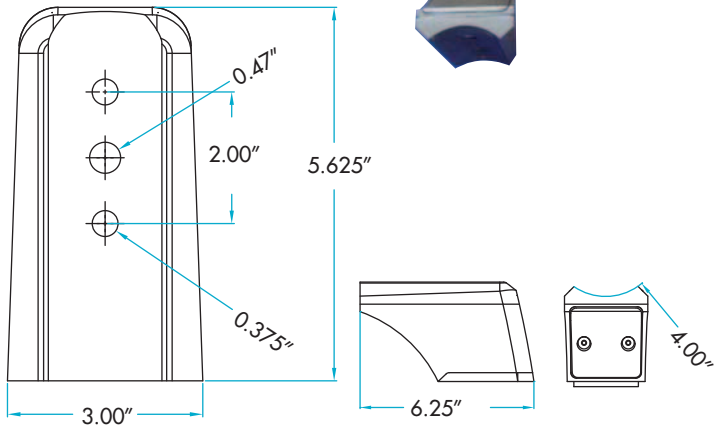

## NOT TO SCALE

EN14178 - round pole

EN35512 - slipfitter

E26814 - square pole

EN47832 - wall mount

EN38419  
Mast arm (horizontal tenon)

**(877) 281-1233**  
 Fax: (877) 294-2829  
 2451 Enterprise Parkway East  
 Twinsburg, Ohio 44087 USA  
 E-mail: [venture@adlt.com](mailto:venture@adlt.com)  
**VentureLighting.com**