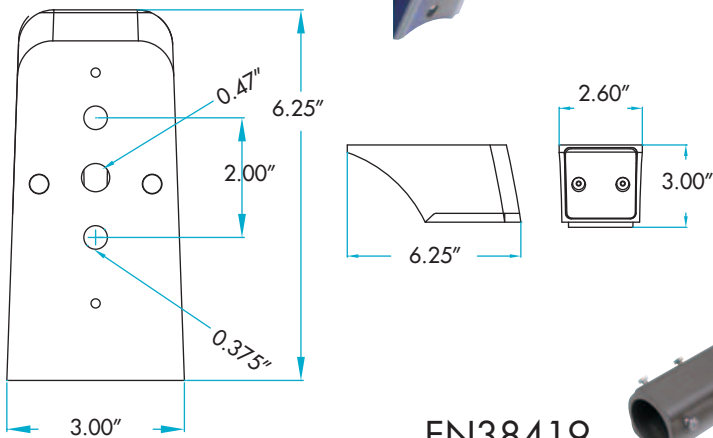

## NOT TO SCALE

EN14178 - round pole

EN35512 - slipfitter

E26814 - square pole

EN47832 - wall mount

EN38419  
Mast arm (horizontal tenon)

**(877) 281-1233**  
 Fax: (877) 294-2829  
 2451 Enterprise Parkway East  
 Twinsburg, Ohio 44087 USA  
 E-mail: [venture@adlt.com](mailto:venture@adlt.com)  
**VentureLighting.com**