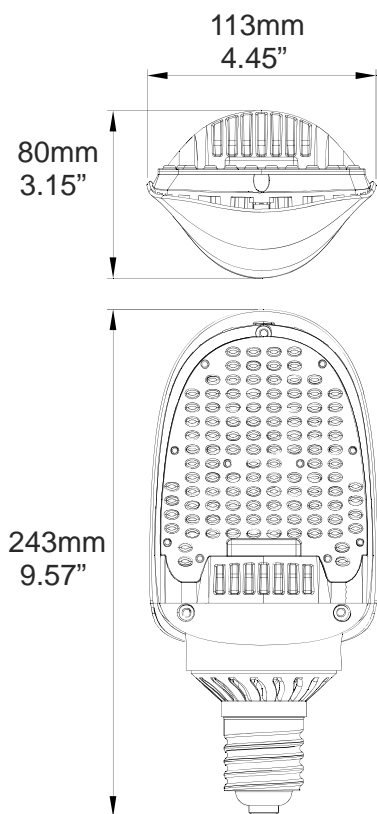

Features & Benefits

- Energy saving replacement for MH or HPS
- Up to 5 times longer life and 80% energy savings compared to HID
- 5 year warranty
- Horizontal burn position
- Easy installation
- Reduced maintenance costs
- **Note: It is the customer's responsibility to verify that the lamp compartment meets the minimum required lamp compartment dimension of 4.9" diameter by 10" long.*

Model# HR-54T5A2-E39AK-5K

Product Performance

Input Power (W)	54
Bare Lamp Lumens	6500
DLC Rated Lumens	5140
Lumens/Watt (Bare Lamp)	120
Orientation	Horizontal
Correlated Color Temperature (CCT)	5000K
Color Rendering Index (CRI)	70
Life Hours	50000
Distribution	Type V
Dimming	No
Operating Temperature Range	-4°F to 113°F (-20°C to 45°C)

Physical Characteristics

Base Type	Mogul, (E39)
Overall Length A	9.56" (243mm)
Diameter B	4.45" (113mm)
Weight	2.78 lbs (1260g)

Electrical Characteristics

Input Voltage Range	120V-277V; 50/60Hz
Driver	Internal within lamp
Power Factor	>0.90
THD	<20%

Regulatory Qualifications

cULus Listed
 cULus Classified (per UL 1598C)
 Model# HR-54T5A2-E39AK-5K

Accessories

SP12714 – 120-277V Surge Protector

Venture 54W LED Retrofit Lamp w/ Type V Distribution

Note: data shown is for the bare lamp only