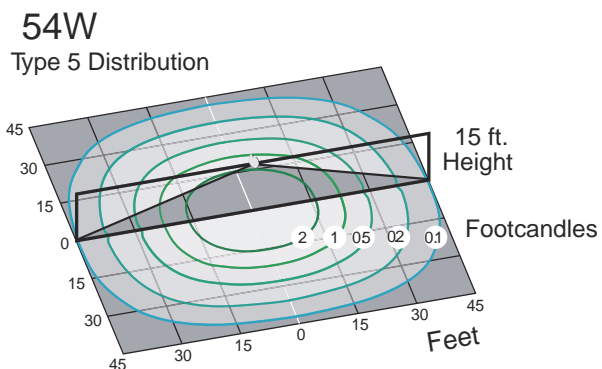

Venture 54W LED Retrofit Lamp w/ Type V Distribution

Note: data shown is for the bare lamp only