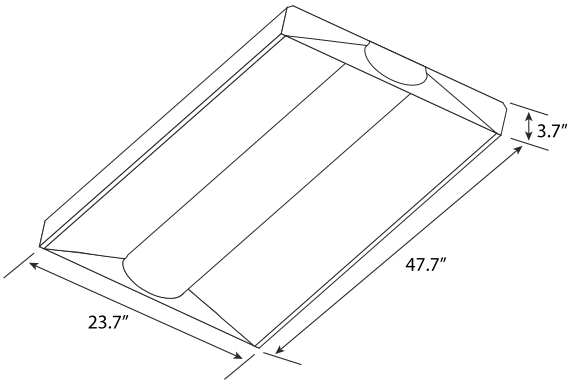

Venture 2x4 Volumetric Troffer