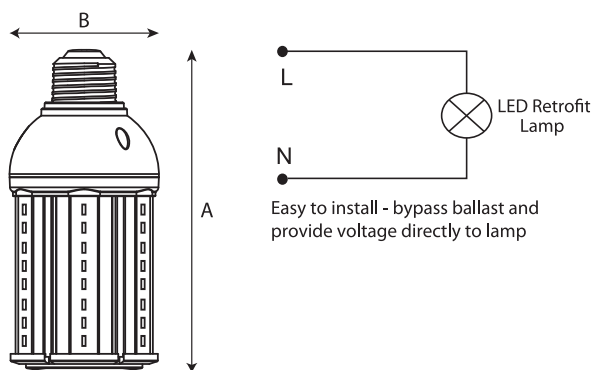

Regulatory Qualifications

cULus Listed

cULus Classified – Certified to UL 1598C

Accessories

SP12714 – 120-277V Surge Protector

Venture 54W LED Retrofit Lamp

(800) 451-2606
Fax: (800) 451-2605
2451 Enterprise Parkway East
Twinsburg, Ohio 44087 USA
E-mail: venture@adlt.com
VentureLighting.com