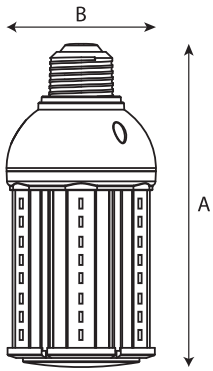

Venture 45W LED Retrofit Lamp