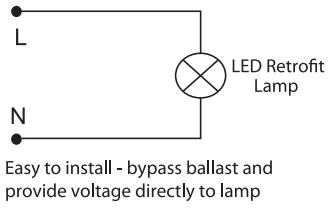

Venture 45W LED Retrofit Lamp