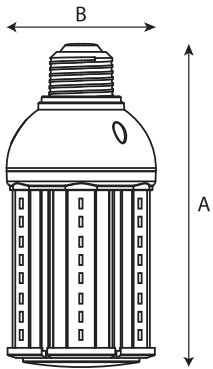

Venture 36W LED Retrofit Lamp