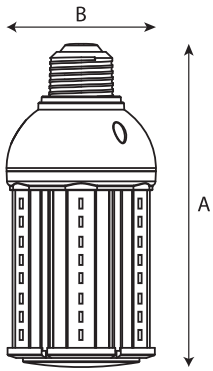

Physical Characteristics

Base Type	Medium, (E26)
Overall Length A	6.54" (166mm)
Diameter B	2.76" (70mm)
Weight	0.76 lbs (345 g)

Electrical Characteristics

Input Voltage Range	100V-277V; 50/60Hz
Driver	Internal within lamp
Power Factor	>0.90
THD	<20%

Regulatory Qualifications

cULus Listed

Accessories

SP12714 – 120-277V Surge Protector

Venture 18W LED Retrofit Lamp

Easy to install - bypass ballast and provide voltage directly to lamp

(800) 451-2606
Fax: (800) 451-2605
2451 Enterprise Parkway East
Twinsburg, Ohio 44087 USA
E-mail: venture@adlt.com
VentureLighting.com