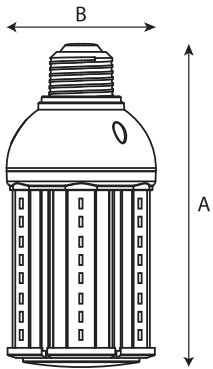

Physical Characteristics

Base Type	Medium, (E26)
Overall Length A	9.25" (235mm)
Diameter B	3.66" (93mm)
Weight	1.8 lbs (816 g)

Electrical Characteristics

Input Voltage Range	100V-277V; 50/60Hz
Driver	Internal within lamp
Power Factor	>0.90
THD	<20%

Regulatory Qualifications

cULus Listed

cULus Classified – Certified to UL 1598C

Accessories

SP12714 – 120-277V Surge Protector

Venture 36W LED Retrofit Lamp

(800) 451-2606
Fax: (800) 451-2605
2451 Enterprise Parkway East
Twinsburg, Ohio 44087 USA
E-mail: venture@adlt.com
VentureLighting.com