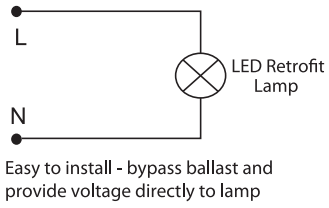

Regulatory Qualifications

cULus Listed

cULus Classified – Certified to UL 1598C

Accessories

SP12714 – 120-277V Surge Protector

Venture 36W LED Retrofit Lamp

(800) 451-2606
Fax: (800) 451-2605
2451 Enterprise Parkway East
Twinsburg, Ohio 44087 USA
E-mail: venture@adlt.com
VentureLighting.com