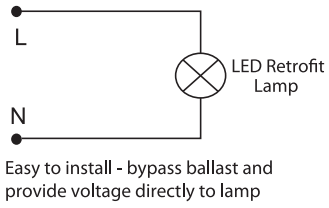

Regulatory Qualifications

cULus Listed

cULus Classified – Certified to UL 1598C

Accessories

SP12714 – 120-277V Surge Protector

Venture 54W LED Retrofit Lamp

(800) 451-2606
Fax: (800) 451-2605
2451 Enterprise Parkway East
Twinsburg, Ohio 44087 USA
E-mail: venture@adlt.com
VentureLighting.com