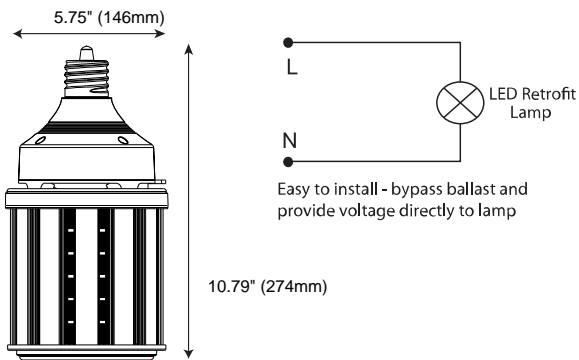

Venture 125W LED Retrofit Lamp