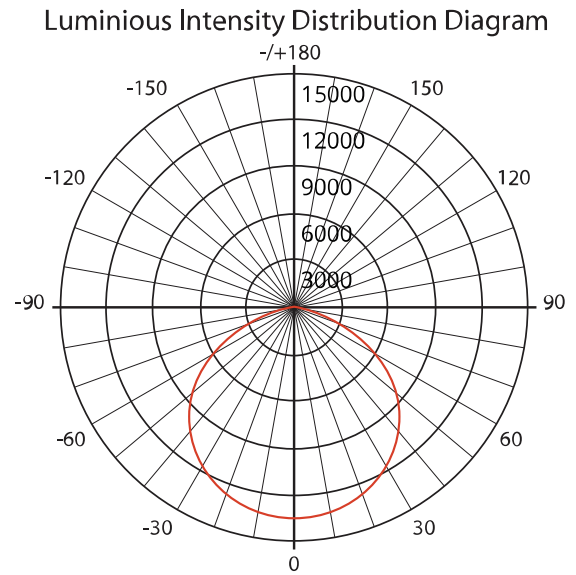

Venture 300W LED Highbay Fixture