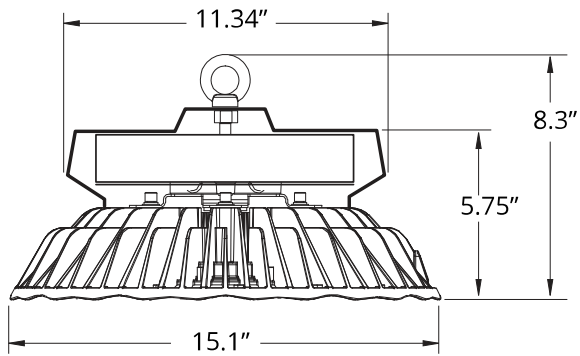

Venture 300W LED Highbay Fixture