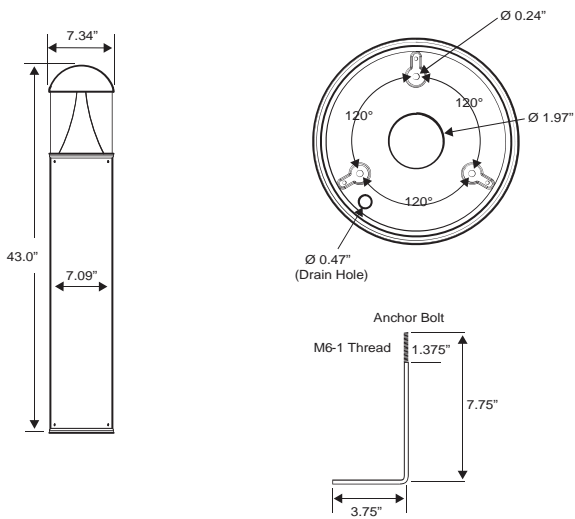

Venture 28W 3500K Dome Top Bollard

Mounting kit, included contains anchor bolts and mounting template