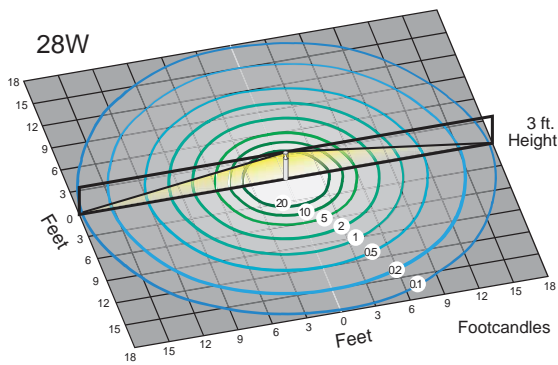

B-U-G rating is (B1-U3-G1)