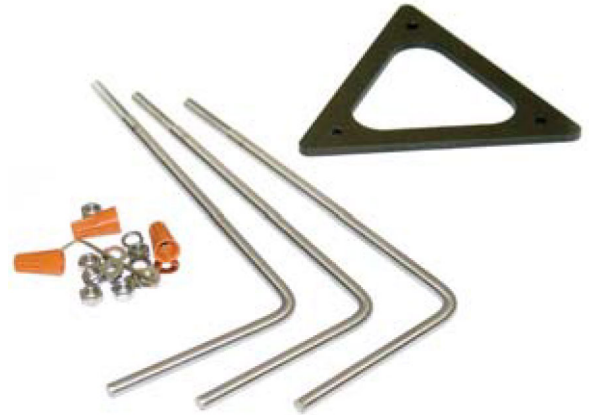

Venture 28W 3500K Dome Top Bollard

Mounting kit, included contains anchor bolts and mounting template