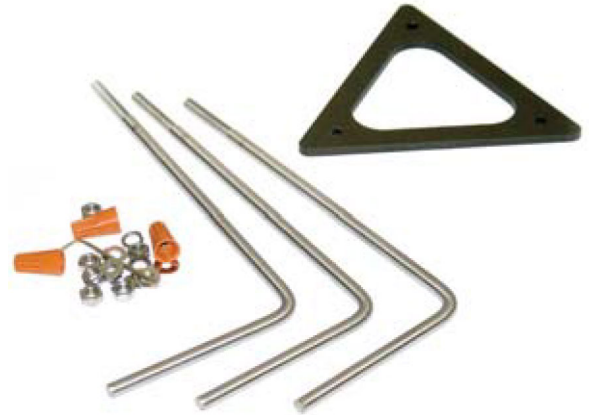

28W 3500K Flat Top Bollard

Order Code: BL72132

DLC Model# BL2-30BA

Description

Venture Lighting's LED Bollard makes it an ideal choice for size commercial, architectural, retail and residential applications. Fixtures can be used in wet locations. They are designed to provide low-level pedestrian lighting to draw attention to entryways and to act as guides along walkways for such applications as parking areas, building entrances, and university campus lighting.

Construction

The fixture is bronze powder coated for superior corrosion resistance. These versatile, outdoor fixtures have clear PC lens, fully gasketed housings and a highly reflective cone shaped reflector. The base is cast aluminum and the housing is a seamless extruded aluminum.

Physical Characteristics

Bollard Top	Flat
Diameter B	7.09"
Fixture Color	Bronze
Height	41.5"

Electrical Characteristics

Amperage Draw (Input Volts/Amps)	120/0.25 208/0.15 240/0.13 277/0.11
----------------------------------	-------------------------------------

Regulatory Qualifications

cULus Listed

Suitable for wet locations; IP65

DLC Model: BL2-30BA

Accessories

AC17738 - Backlight Shield

Venture 28W 3500K Flat Top Bollard

Mounting kit, included contains anchor bolts and mounting template