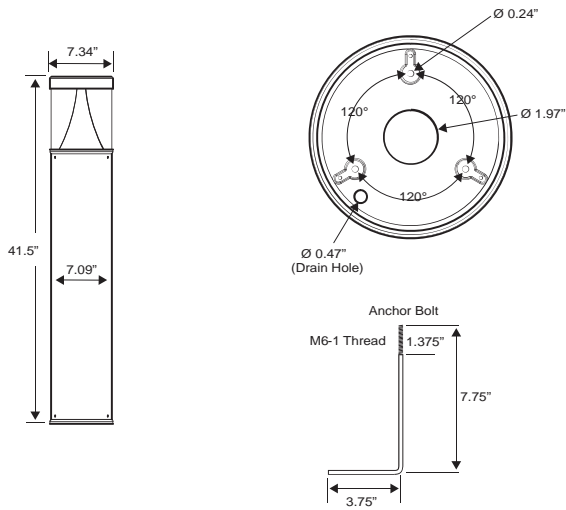

Venture 28W 3500K Flat Top Bollard

Mounting kit, included contains anchor bolts and mounting template

B-U-G rating is (B1-U3-G1)