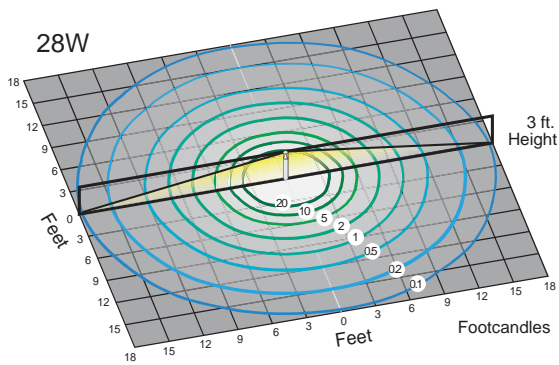

Venture 28W 3500K Flat Top Bollard

B-U-G rating is (B1-U3-G1)

(800) 451-2606
Fax: (800) 451-2605
2451 Enterprise Parkway East
Twinsburg, Ohio 44087 USA
E-mail: Venture_Lighting@VentureLighting.com
VentureLighting.com