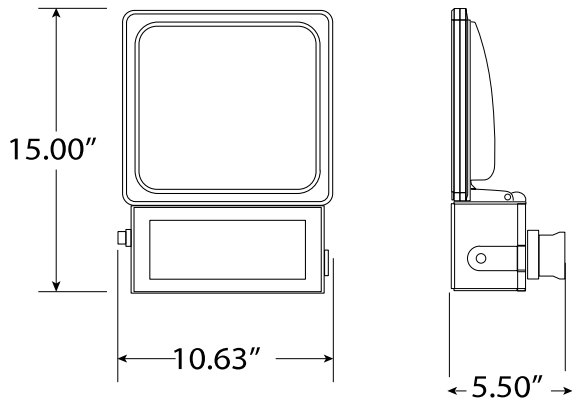

Venture VFLOOD - 121W LED Flood Light