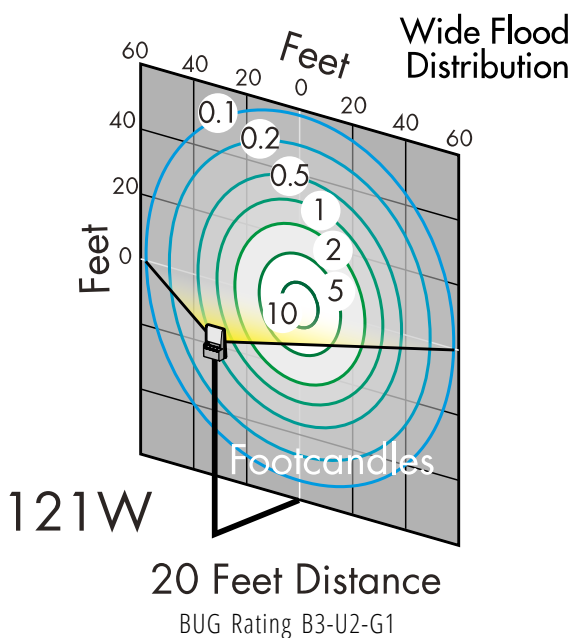

121W VFlood Mounting Accessories			
Part #	Description	Weight (lbs)	Accessory EPA
FL64171	U-Bracket for 121W Flood	1.3	0.08
FL22402	6" straight arm for square pole	1.3	0.13
FL26815	6" straight arm, 4" dia/ round pole	1.3	0.13
FL25107	Slipfitter fits into 2-3/8" mast arm (tenon)	3.3	0.19

FL26815

(800) 451-2606
Fax: (800) 451-2605
2451 Enterprise Parkway East
Twinsburg, Ohio 44087 USA
E-mail: Venture_Lighting@VentureLighting.com
VentureLighting.com