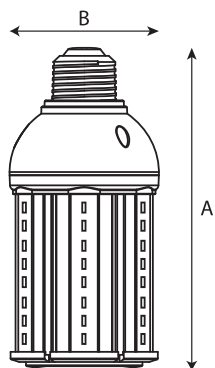

Venture 18W LED Retrofit Lamp