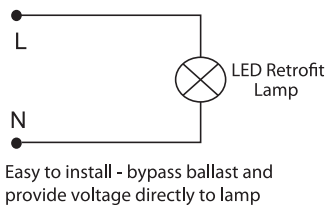

Regulatory Qualifications

cULus Listed

Accessories

SP12714 – 120-277V Surge Protector

Venture 18W LED Retrofit Lamp

(800) 451-2606
Fax: (800) 451-2605
2451 Enterprise Parkway East
Twinsburg, Ohio 44087 USA
E-mail: venture@adlt.com
VentureLighting.com