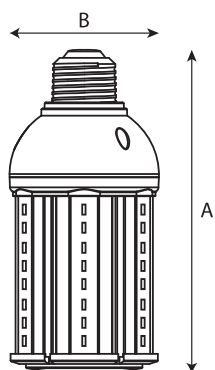

Venture 14W LED Retrofit Lamp