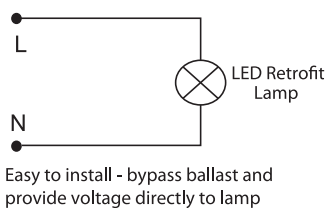

Regulatory Qualifications

cULus Listed

Accessories

SP12714 – 120-277V Surge Protector

Venture 14W LED Retrofit Lamp

(800) 451-2606
Fax: (800) 451-2605
2451 Enterprise Parkway East
Twinsburg, Ohio 44087 USA
E-mail: venture@adlt.com
VentureLighting.com