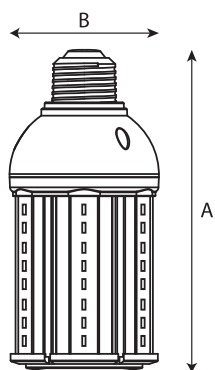

Venture 10W LED Retrofit Lamp