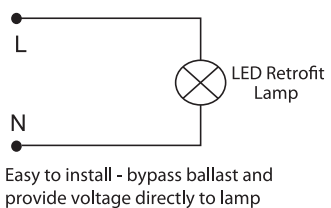

Regulatory Qualifications

cULus Listed

Accessories

SP12714 – 120-277V Surge Protector

Venture 10W LED Retrofit Lamp

(800) 451-2606
Fax: (800) 451-2605
2451 Enterprise Parkway East
Twinsburg, Ohio 44087 USA
E-mail: venture@adlt.com
VentureLighting.com