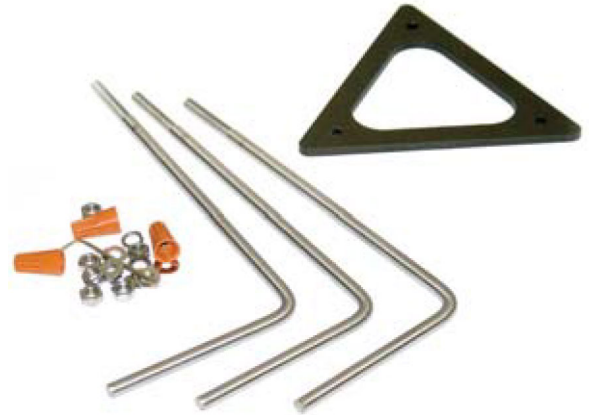

28W 4K Flat Top Bollard

Order Code: BL12820

DLC Model# BL2-30NA

Description

Venture Lighting's LED Bollard makes it an ideal choice for size commercial, architectural, retail and residential applications. Fixtures can be used in wet locations. They are designed to provide low-level pedestrian lighting to draw attention to entryways and to act as guides along walkways for such applications as parking areas, building entrances, and university campus lighting.

Construction

The fixture is bronze powder coated for superior corrosion resistance. These versatile, outdoor fixtures have clear PC lens, fully gasketed housings and a highly reflective cone shaped reflector. The base is cast aluminum and the housing is a seamless extruded aluminum.

Physical Characteristics

Bollard Top	Flat
Diameter B	7.09"
Fixture Color	Bronze
Height	41.5"

Electrical Characteristics

Amperage Draw (Input Volts/Amps)	120/0.25 208/0.15 240/0.13 277/0.11
----------------------------------	-------------------------------------

Regulatory Qualifications

cULus Listed

Suitable for wet locations; IP65

DLC Model: BL2-30NA

Accessories

AC17738 - Backlight Shield

Venture 28W 4K Flat Top Bollard

Mounting kit, included contains anchor bolts and mounting template