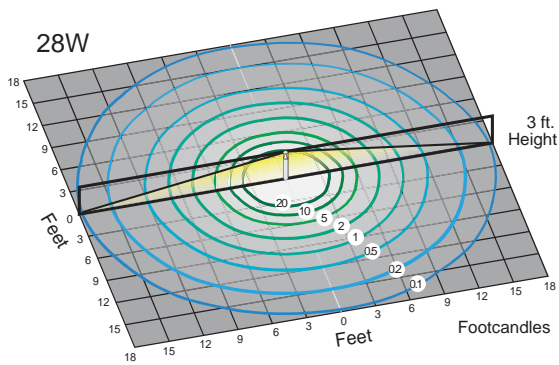

Venture 28W 4K Flat Top Bollard

B-U-G rating is (B1-U3-G1)

(800) 451-2606
Fax: (800) 451-2605
2451 Enterprise Parkway East
Twinsburg, Ohio 44087 USA
E-mail: Venture_Lighting@VentureLighting.com
VentureLighting.com