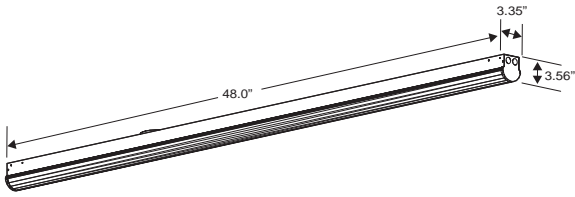

Venture 4ft. LED Linear Strip