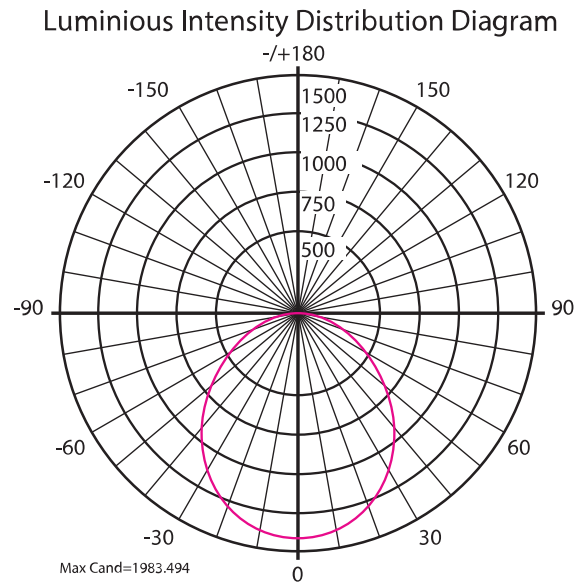

Venture 4ft. LED Linear Strip