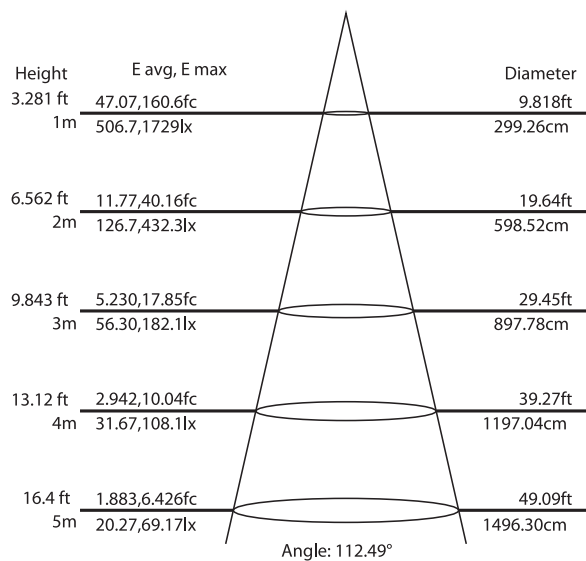

Physical Characteristics

Fixture Color	White
Weight	20.2 lbs
Width	23.7"
Length	47.7"
Height	1.9"
Panel Size	2x4

Electrical Characteristics

Amperage Draw (Input Volts/Amps)	347/0.16
----------------------------------	----------

Venture 48W LED Panel (2x4), 3500K

Luminous Intensity Distribution Diagram

48W 2x4 LED Panel

Average Illuminance Curve

(800) 451-2606
 Fax: (800) 451-2605
 2451 Enterprise Parkway East
 Twinsburg, Ohio 44087 USA
 E-mail: Venture_Lighting@VentureLighting.com
VentureLighting.com