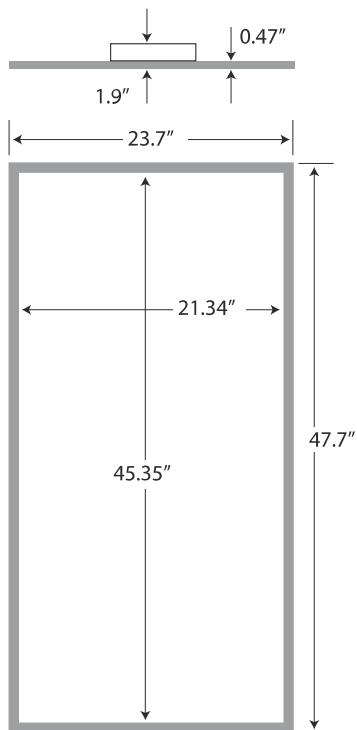

Mounting

The fixture is designed for replacing fluorescent fixtures.

DLC Model# PD24-48B-BNR-X00

Product Performance

Wattage	48W
Lumen Output	5170
Correlated Color Temperature (CCT)	3500K
Color Rendering Index (CRI)	80
Life Hours	50000
Operating Temperature Range	-13°F to 113°F (-25°C to 45°C)

Physical Characteristics

Fixture Color	White
Weight	20.2 lbs
Width	23.7"
Length	47.7"
Height	1.9"
Panel Size	2x4

Electrical Characteristics

Amperage Draw (Input Volts/Amps)	347/0.16
----------------------------------	----------

Regulatory Qualifications

cULus Listed
DLC Qualified - Model# PD24-48B-BNR-X00
IC-rated

Accessories

KT18522 2X4 SURFACE MOUNT KIT, WHITE
KT18916 2x4 DRYWALL MOUNT KIT, WHITE
AC25420 - 3/8" 3-WIRE 14/3 600V MAX 6FT FLEX. WHIP
Add suffix "-WP" to order code for a factory installed fixture with a 6ft whip (Part # AC25420)

Venture 48W LED Panel (2x4), 3500K

Luminous Intensity Distribution Diagram

48W 2x4 LED Panel

Average Illuminance Curve

(800) 451-2606
 Fax: (800) 451-2605
 2451 Enterprise Parkway East
 Twinsburg, Ohio 44087 USA
 E-mail: Venture_Lighting@VentureLighting.com
VentureLighting.com