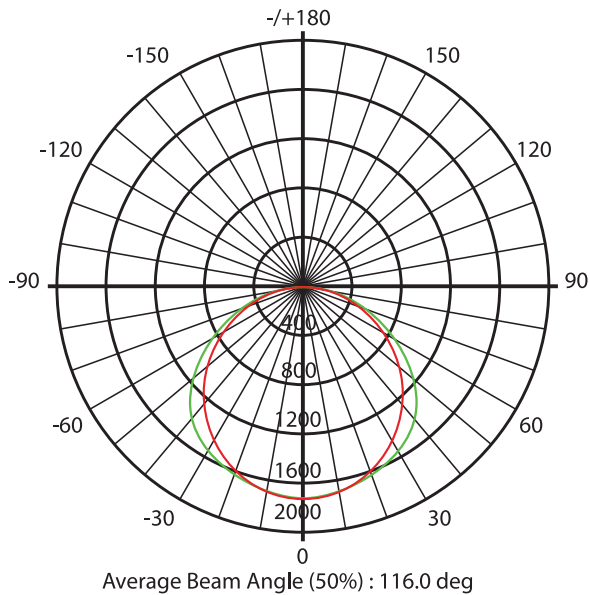

Venture 48W LED Panel (2x4), 3500K

Luminous Intensity Distribution Diagram