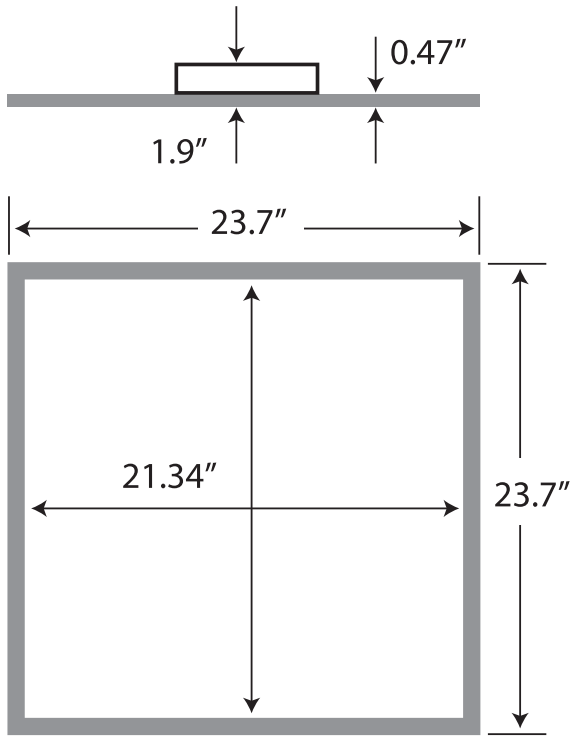

Physical Characteristics

Fixture Color	White
Weight	10.6 lbs
Width	23.7"
Length	23.7"
Height	1.9"
Panel Size	2x2

Electrical Characteristics

Amperage Draw (Input Volts/Amps)	120/0.34 208/0.20 240/0.17 277/0.15
----------------------------------	-------------------------------------

AC25420 - AFC 3/8 F - 3146 14/3X6' FIX WHIP, 3-WIRE 120V

Add suffix "-WP" to order code for a factory installed fixture with a 6ft whip (Part # AC25420)

Venture 40W LED Panel (2x2), 3500K

40W 2x2 LED Panel