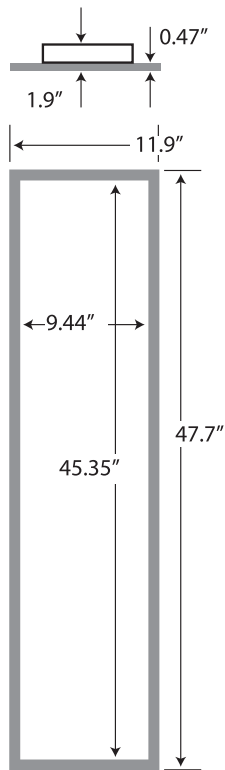

Optics

The fixtures are designed to have low glare yet utilize high performance materials to maximize efficacy and achieve precise photometric distributions.

Electrical

The power supply has a range of 120-277V, 50/60 Hz. 0-10V DC dimming capability is standard. The fixture is rated for damp and dry locations. Fixtures are IC-rated. Driver input voltage terminal block can use 12 to 22 wire gauge. Driver output voltage terminal block can use 16 to 22 wire gauge.

Mounting

The fixture is designed for replacing fluorescent fixtures.

DLC Model# PD14-36B-ANR-X00

Product Performance

Wattage	36W
Lumen Output	3900
Correlated Color Temperature (CCT)	3500K
Color Rendering Index (CRI)	80+
Life Hours	50000
Operating Temperature Range	-13°F to 113°F (-25°C to 45°C)

Physical Characteristics

Fixture Color	White
Weight	10.6 lbs
Width	11.8"
Length	47.7"
Height	1.9"
Panel Size	1x4

Electrical Characteristics

Amperage Draw (Input Volts/Amps)	120/0.32 208/0.19 240/0.16 277/0.14
----------------------------------	-------------------------------------

AC25420 - AFC 3/8 F - 3146 14/3X6' FIX WHIP, 3-WIRE 120V

Add suffix "-WP" to order code for a factory installed fixture with a 6ft whip (Part # AC25420)

Venture 36W LED Panel (1x4), 3500K

36W 1x4 LED Panel