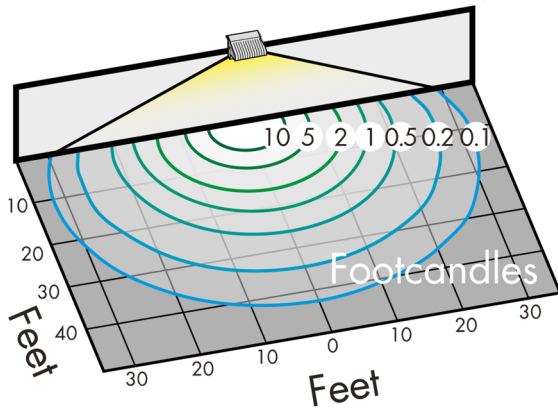

Revision: 06, 09-Sept 2022

Venture Defender - 44W LED Wallpack

Dimensions

Accessories

44W

10 ft.
Height

BUG Rating B2-U2-G1

(800) 451-2606