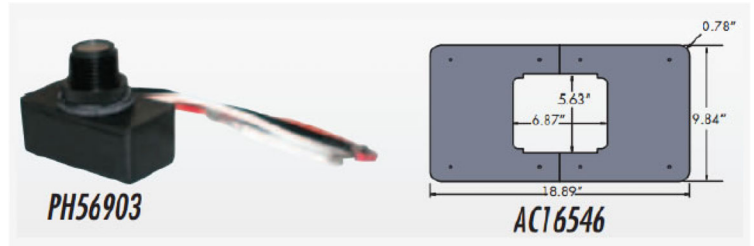

Venture Defender - 44W LED Wallpack

Dimensions

Accessories