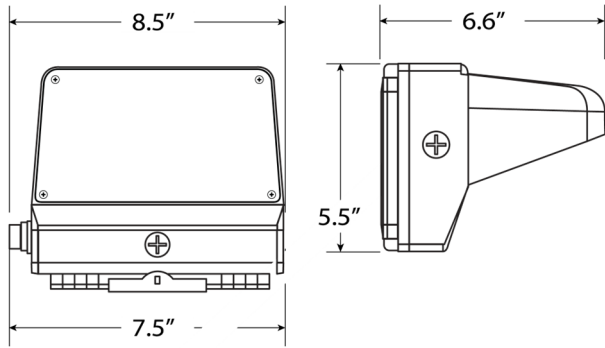

Physical Characteristics

Fixture Color	Bronze
Length	6.6"
Width	8.3"
Height	5.5"
Weight	5.8 lbs

Electrical Characteristics

Amperage Draw (Input Volts/Amps)	120/0.38 208/0.23 240/0.20 277/0.17
Surge Protection	10kA

Revision: 06, 09-Sept 2022

Venture Defender - 44W LED Wallpack

Dimensions

Accessories

44W

10 ft.
Height

BUG Rating B2-U2-G1

(800) 451-2606