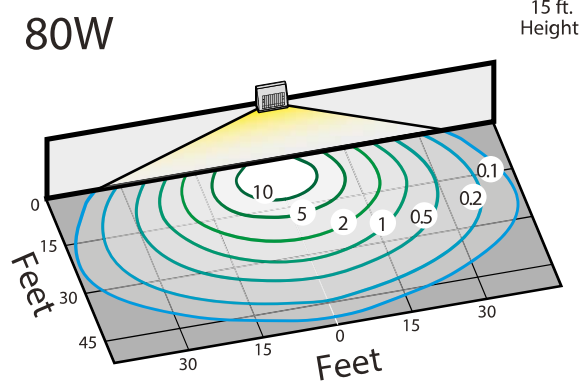

Notes:

*Lumen maintenance data is based on LED testing per IESNA LM-80 and projected per IESNA TM-21

Venture VWallpax - 80W LED Wallpack

Fixture with
KT24989 attached

KT24989 slipfitter is
supplied with 3 wires,
not shown, for easy installation.