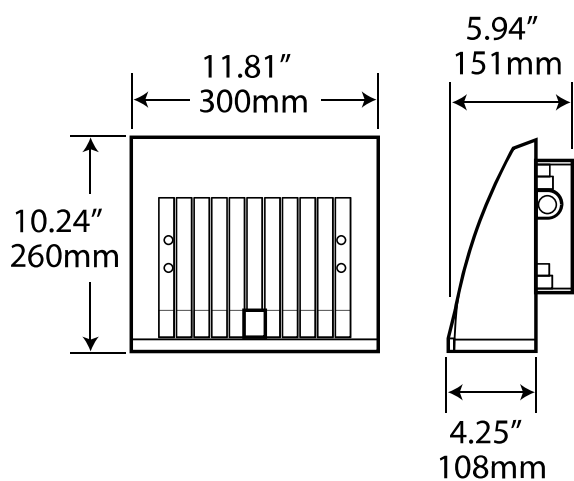

Physical Characteristics

Fixture Color	Bronze
Length	11.81"
Weight	11.3 lbs
Width	5.94"
Height	10.24"

Electrical Characteristics

Amperage Draw (Input Volts/Amps)	120/0.68 208/0.43 240/0.37 277/0.33
Surge Protection	10kA

Notes:

*Lumen maintenance data is based on LED testing per IESNA LM-80 and projected per IESNA TM-21

Venture VWallpax - 80W LED Wallpack

Fixture with
KT24989 attached

KT24989 slipfitter is
supplied with 3 wires,
not shown, for easy installation.