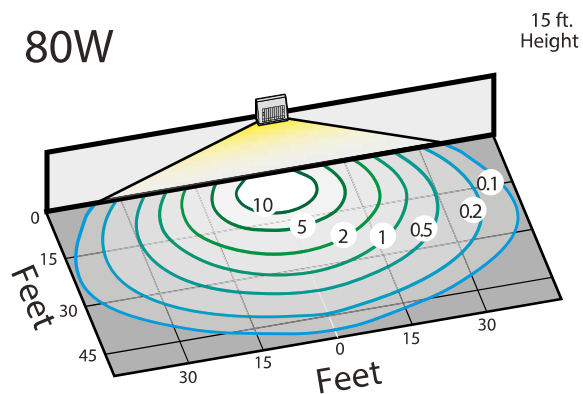

Venture VWallpax - 80W LED Wallpack

BUG Rating B2-U1-G1

(800) 451-2606
Fax: (800) 451-2605
7905 Cochran Rd, Suite 300
Glenwillow, Ohio 44139
E-mail: Venture_Lighting@VentureLighting.com
VentureLighting.com