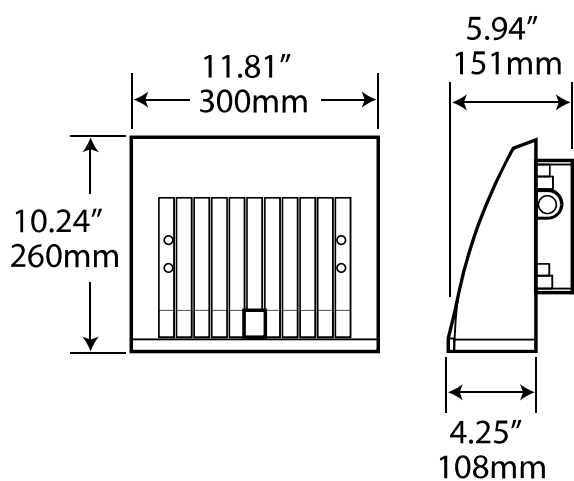

Venture VWallpax - 80W LED Wallpack

BUG Rating B2-U1-G1

(800) 451-2606
Fax: (800) 451-2605
7905 Cochran Rd, Suite 300
Glenwillow, Ohio 44139
E-mail: Venture_Lighting@VentureLighting.com
VentureLighting.com