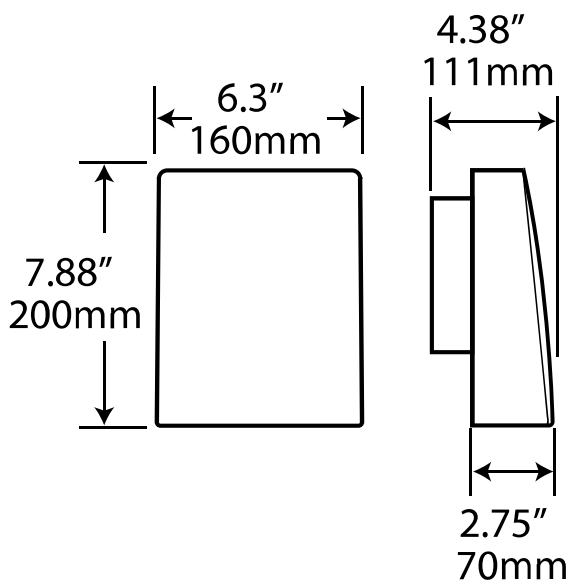

Venture VWallpax - 30W LED Wallpack