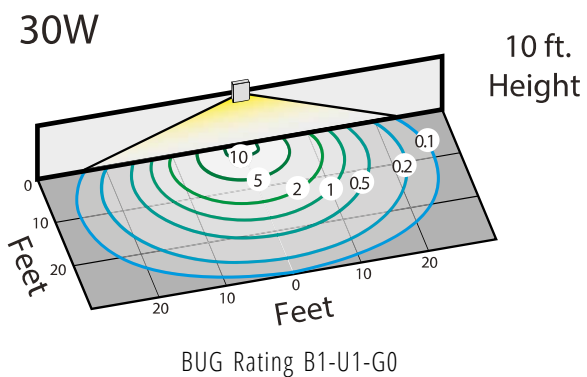

Venture VWallpax - 30W LED Wallpack