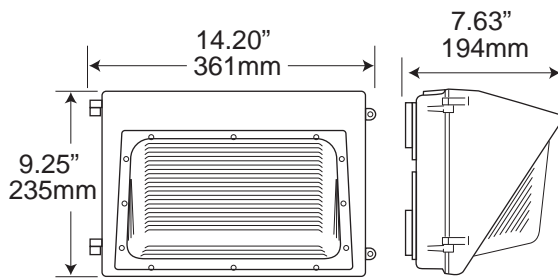

Venture 60W LED Traditional Style Wallpack