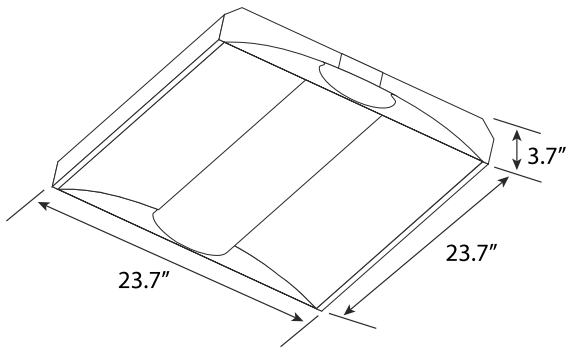

Venture 2x2 Volumetric Troffer