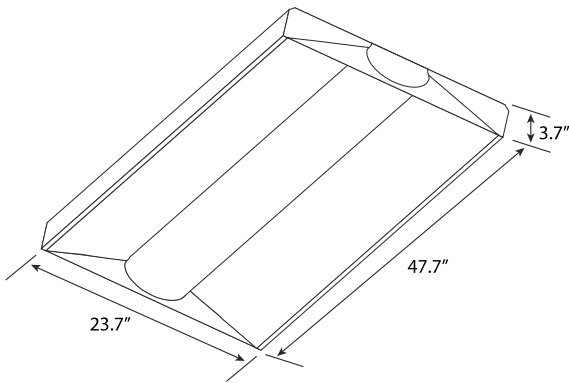

Venture 2x4 Volumetric Troffer