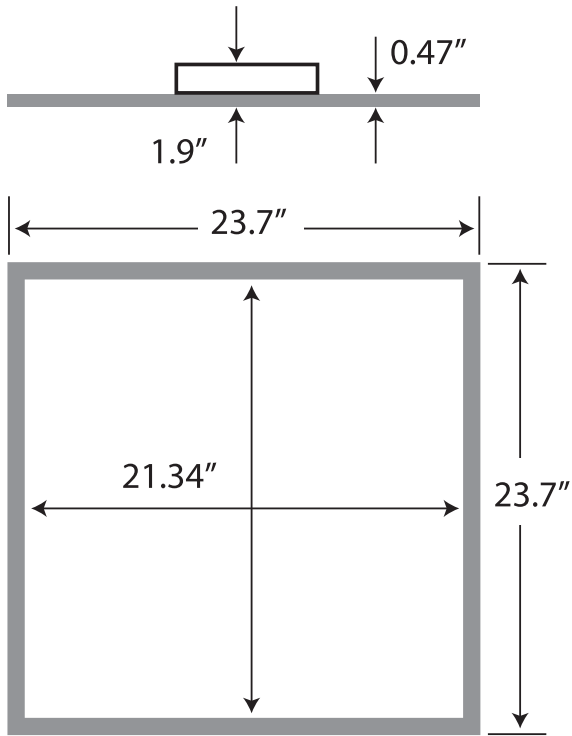

Physical Characteristics

Fixture Color	White
Length	23.7"
Width	23.7"
Height	1.9"
Panel Size	2x2
Weight	7.65 lbs

Electrical Characteristics

Amperage Draw (Input Volts/Amps)	120/0.34 208/0.20 240/0.17 277/0.15
----------------------------------	-------------------------------------

AC25420 - 3/8" 3-WIRE 14/3 600V MAX 6FT FLEX. WHIP

Add suffix "-WP" to order code for a factory installed fixture with a 6ft whip (Part # AC25420)

Venture 40W LED Panel (2x2), 5000K

40W 2x2 LED Panel

(800) 451-2606
Fax: (800) 451-2605
7905 Cochran Rd, Suite 300
Glenwillow, Ohio 44139
E-mail: Venture_Lighting@VentureLighting.com
VentureLighting.com