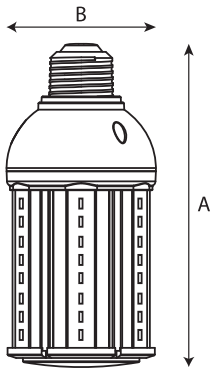

Note: It is the customer's responsibility to verify that the dimensions of the LED retrofit lamp will fit the luminaire prior to ordering.

OR022B26D-4000K

Product Performance

Input Power (W)	22
Initial Lumens	3100
Lumens/Watt	140
Correlated Color Temperature (CCT)	4000K
Color Rendering Index (CRI)	80
Life Hours	50000
Minimum Lamp Compartment Size	6" Dia by 8.5" long
Dimming	No
Operating Temperature Range	-40°F to 122°F (-40°C to 50°C)

Physical Characteristics

Base Type	Medium, (E26)
Overall Length A	7.56" (192mm)
Diameter B	2.72" (69mm)
Weight	0.96 lbs (435 g)

Electrical Characteristics

Input Voltage Range	100V-277V; 50/60Hz
Driver	Internal within lamp
Power Factor	>0.90
THD	<20%

Regulatory Qualifications

cULus Listed

cULus Classified (Certified to UL 1598C)

Accessories

SP12714 – 120-277V Surge Protector

Venture 22W LED Retrofit Lamp

(800) 451-2606
Fax: (800) 451-2605
7905 Cochran Rd, Suite 300
Glenwillow, Ohio 44139
E-mail: Venture_Lighting@VentureLighting.com
VentureLighting.com