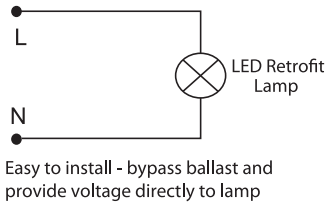

Regulatory Qualifications

cULus Listed

cULus Classified (Certified to UL 1598C)

Accessories

SP12714 – 120-277V Surge Protector

Venture 22W LED Retrofit Lamp

(800) 451-2606
Fax: (800) 451-2605
7905 Cochran Rd, Suite 300
Glenwillow, Ohio 44139
E-mail: Venture_Lighting@VentureLighting.com
VentureLighting.com