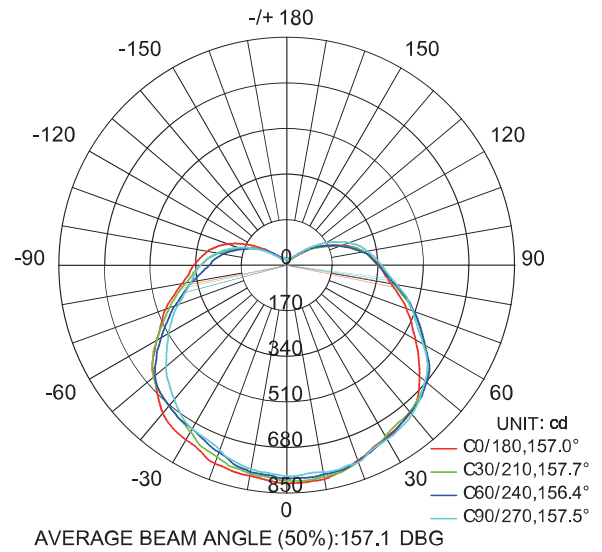

Venture 40W LED Retrofit Lamp

Easy to install - bypass ballast and provide voltage directly to lamp

(800) 451-2606
Fax: (800) 451-2605
7905 Cochran Rd, Suite 300
Glenwillow, Ohio 44139
E-mail: Venture_Lighting@VentureLighting.com
VentureLighting.com