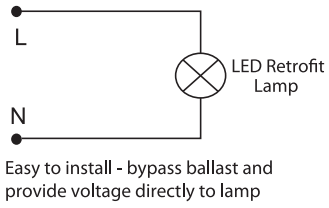

Regulatory Qualifications

cULus Listed

cULus Classified – Certified to UL 1598C

Accessories

SP12714 – 120-277V Surge Protector

Venture 45W LED Retrofit Lamp

(800) 451-2606
Fax: (800) 451-2605
7905 Cochran Rd, Suite 300
Glenwillow, Ohio 44139
E-mail: Venture_Lighting@VentureLighting.com
VentureLighting.com