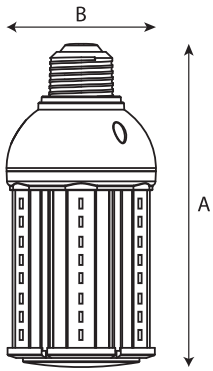

Venture 14W LED Retrofit Lamp