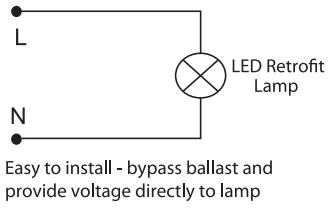

Regulatory Qualifications

cULus Listed

cULus Classified – Certified to UL 1598C

Accessories

SP12714 – 120-277V Surge Protector

Venture 36W LED Retrofit Lamp

(800) 451-2606
Fax: (800) 451-2605
7905 Cochran Rd, Suite 300
Glenwillow, Ohio 44139
E-mail: Venture_Lighting@VentureLighting.com
VentureLighting.com