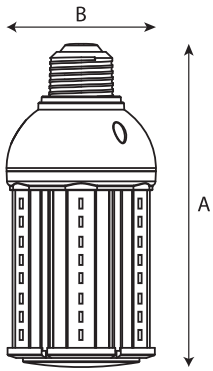

Physical Characteristics

Base Type	Mogul, (EX39)
Overall Length A	10.16" (258mm)
Diameter B	3.66" (93mm)
Minimum Compartment Size	9.3" x 9.3" x 17.4"
Weight	1.8 lbs (816 g)

Electrical Characteristics

Input Voltage Range	100V-277V; 50/60Hz
Driver	Internal within lamp
Power Factor	>0.90
THD	<20%

Regulatory Qualifications

cULus Listed

cULus Classified – Certified to UL 1598C

Accessories

SP12714 – 120-277V Surge Protector

Venture 36W LED Retrofit Lamp

(800) 451-2606
Fax: (800) 451-2605
7905 Cochran Rd, Suite 300
Glenwillow, Ohio 44139
E-mail: Venture_Lighting@VentureLighting.com
VentureLighting.com