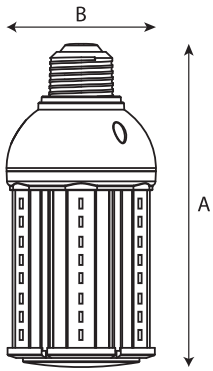

Physical Characteristics

Base Type	Medium, (E26)
Overall Length A	8.07" (205mm)
Diameter B	3.66" (93mm)
Weight	1.6 lbs (726 g)

Electrical Characteristics

Input Voltage Range	100V-277V; 50/60Hz
Driver	Internal within lamp
Power Factor	>0.90
THD	<20%

Regulatory Qualifications

cULus Listed

cULus Classified – Certified to UL 1598C

Accessories

SP12714 – 120-277V Surge Protector

Venture 27W LED Retrofit Lamp

(800) 451-2606
Fax: (800) 451-2605
7905 Cochran Rd, Suite 300
Glenwillow, Ohio 44139
E-mail: Venture_Lighting@VentureLighting.com
VentureLighting.com