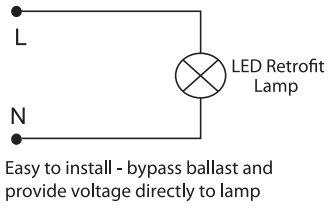

Regulatory Qualifications

cULus Listed

cULus Classified – Certified to UL 1598C

Accessories

SP12714 – 120-277V Surge Protector

Venture 27W LED Retrofit Lamp

(800) 451-2606
Fax: (800) 451-2605
7905 Cochran Rd, Suite 300
Glenwillow, Ohio 44139
E-mail: Venture_Lighting@VentureLighting.com
VentureLighting.com