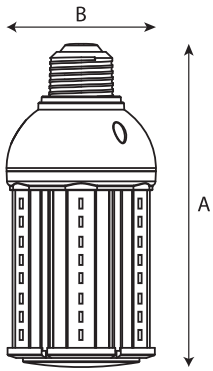

Venture 54W LED Retrofit Lamp