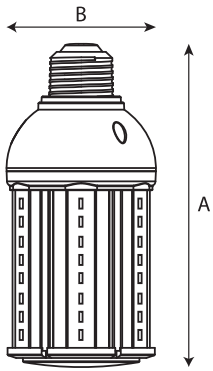

Venture 10W LED Retrofit Lamp