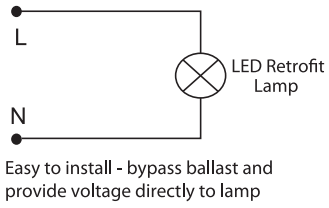

Regulatory Qualifications

cULus Listed

Accessories

SP12714 – 120-277V Surge Protector

Venture 22W LED Retrofit Lamp

(800) 451-2606
Fax: (800) 451-2605
7905 Cochran Rd, Suite 300
Glenwillow, Ohio 44139
E-mail: Venture_Lighting@VentureLighting.com
VentureLighting.com