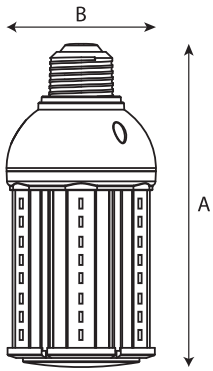

Physical Characteristics

Base Type	Medium, (E26)
Overall Length A	6.54" (166mm)
Diameter B	2.76" (70mm)
Weight	0.76 lbs (345 g)

Electrical Characteristics

Input Voltage Range	100V-277V; 50/60Hz
Driver	Internal within lamp
Power Factor	>0.90
THD	<20%

Regulatory Qualifications

cULus Listed

Accessories

SP12714 – 120-277V Surge Protector

Venture 18W LED Retrofit Lamp

(800) 451-2606
Fax: (800) 451-2605
7905 Cochran Rd, Suite 300
Glenwillow, Ohio 44139
E-mail: Venture_Lighting@VentureLighting.com
VentureLighting.com