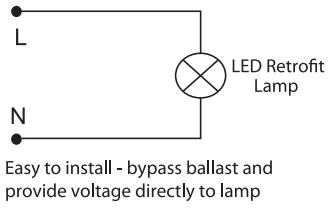

Regulatory Qualifications

cULus Listed

Accessories

SP12714 – 120-277V Surge Protector

Venture 18W LED Retrofit Lamp

(800) 451-2606
Fax: (800) 451-2605
7905 Cochran Rd, Suite 300
Glenwillow, Ohio 44139
E-mail: Venture_Lighting@VentureLighting.com
VentureLighting.com