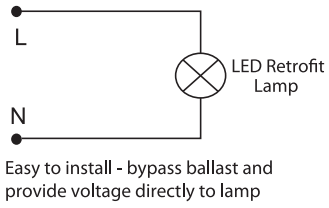

Regulatory Qualifications

cULus Listed

cULus Classified – Certified to UL 1598C

DLC® Qualified - Model# OR100-40BE39

Accessories

SP12714 – 120-277V Surge Protector

Venture 100W LED Retrofit Lamp

(800) 451-2606
Fax: (800) 451-2605
7905 Cochran Rd, Suite 300
Glenwillow, Ohio 44139
E-mail: Venture_Lighting@VentureLighting.com
VentureLighting.com