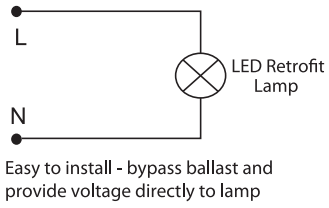

Regulatory Qualifications

cULus Listed

cULus Classified – Certified to UL 1598C

DLC® Qualified - Model# OR027B39D-4000K

Accessories

SP12714 – 120-277V Surge Protector

Venture 27W LED Retrofit Lamp

(800) 451-2606
Fax: (800) 451-2605
7905 Cochran Rd, Suite 300
Glenwillow, Ohio 44139
E-mail: Venture_Lighting@VentureLighting.com
VentureLighting.com