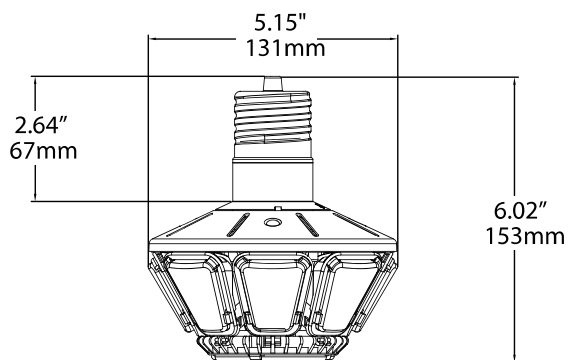

Venture 40W LED Retrofit Lamp

Easy to install - bypass ballast and provide voltage directly to lamp

(800) 451-2606
Fax: (800) 451-2605
7905 Cochran Rd, Suite 300
Glenwillow, Ohio 44139
E-mail: Venture_Lighting@VentureLighting.com
VentureLighting.com