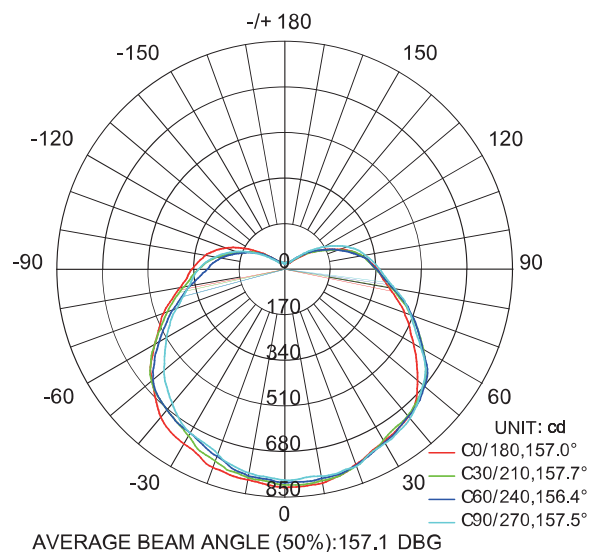

Venture 40W LED Retrofit Lamp

Easy to install - bypass ballast and provide voltage directly to lamp

(800) 451-2606
Fax: (800) 451-2605
7905 Cochran Rd, Suite 300
Glenwillow, Ohio 44139
E-mail: Venture_Lighting@VentureLighting.com
VentureLighting.com