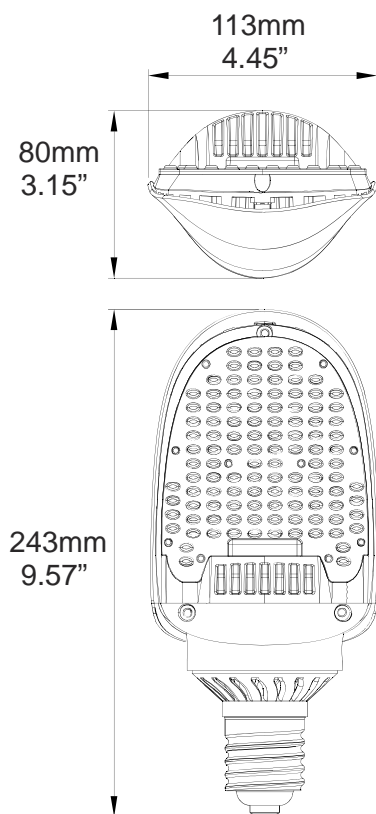

Features & Benefits

- Energy saving replacement for MH or HPS
- Up to 5 times longer life and 80% energy savings compared to HID
- 5 year warranty
- Horizontal burn position
- Easy installation
- Reduced maintenance costs
- **Note: It is the customer's responsibility to verify that the lamp compartment meets the minimum required lamp compartment dimension of 4.9" diameter by 10" long.*

Product Performance

Input Power (W)	54
Bare Lamp Lumens	6500
DLC Rated Lumens	5140
Lumens/Watt (Bare Lamp)	120
Orientation	Horizontal
Correlated Color Temperature (CCT)	5000K
Color Rendering Index (CRI)	70
Life Hours	50000
Distribution	Type V
Dimming	No
Operating Temperature Range	-4°F to 113°F (-20°C to 45°C)

Physical Characteristics

Base Type	Mogul, (E39)
Overall Length A	9.56" (243mm)
Diameter B	4.45" (113mm)
Weight	2.78 lbs (1260g)

Electrical Characteristics

Input Voltage Range	120V-277V; 50/60Hz
Driver	Internal within lamp
Power Factor	>0.90
THD	<20%

Regulatory Qualifications

cULus Listed

cULus Classified (per UL 1598C)

Model# HR-54T5A2-E39AK-5K

Accessories

SP12714 – 120-277V Surge Protector

Venture 54W LED Retrofit Lamp w/ Type V Distribution

Note: data shown is for the bare lamp only