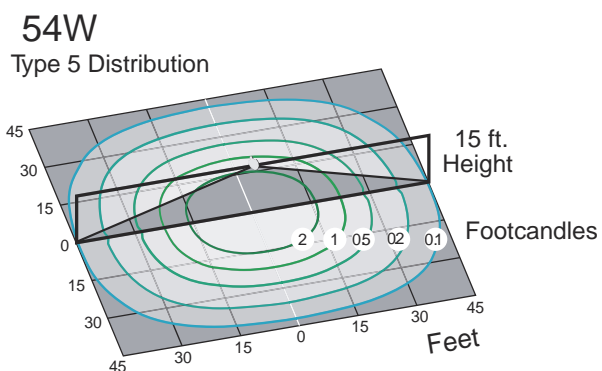

Venture 54W LED Retrofit Lamp w/ Type V Distribution

Note: data shown is for the bare lamp only