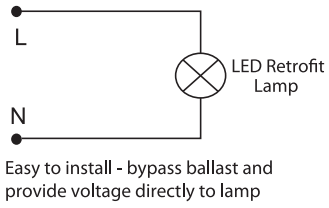

Regulatory Qualifications

cULus Listed

Accessories

SP12714 – 120-277V Surge Protector

Venture 14W LED Retrofit Lamp

(800) 451-2606
Fax: (800) 451-2605
7905 Cochran Rd, Suite 300
Glenwillow, Ohio 44139
E-mail: Venture_Lighting@VentureLighting.com
VentureLighting.com