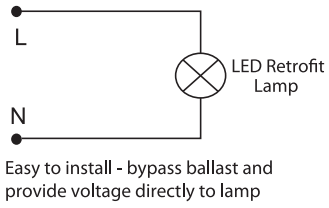

Venture 54W LED Retrofit Lamp