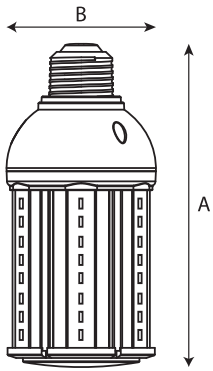

Venture 18W LED Retrofit Lamp