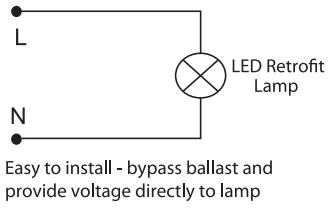

Regulatory Qualifications

cULus Listed

cULus Classified

Accessories

BSP3-277-LC Surge Protector

Venture 27W LED Retrofit Lamp

(800) 451-2606
Fax: (800) 451-2605
7905 Cochran Rd, Suite 300
Glenwillow, Ohio 44139
E-mail: Venture_Lighting@VentureLighting.com
VentureLighting.com