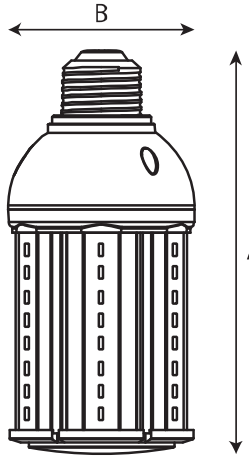

Venture 100W LED Retrofit Lamp