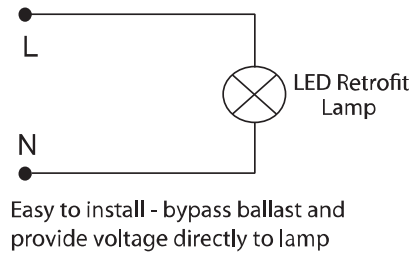

Venture 100W LED Retrofit Lamp